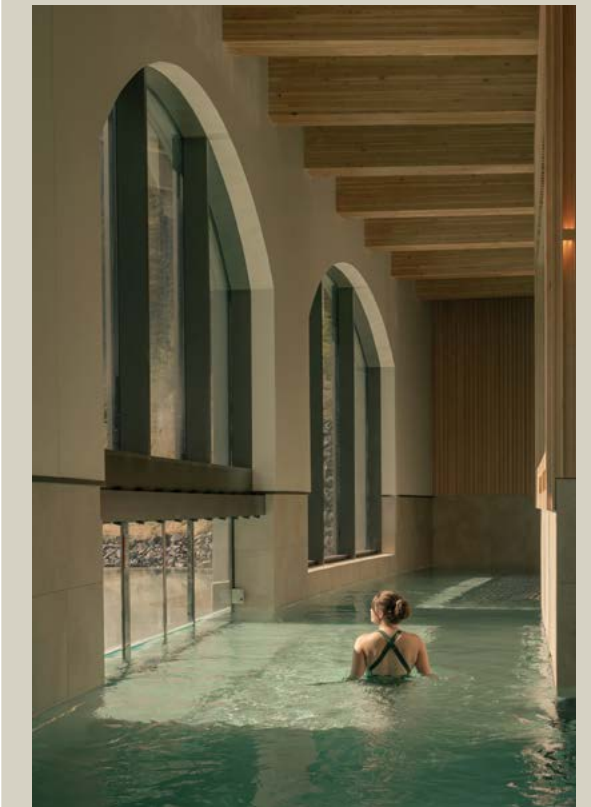

HOURS OF OPERATION

Fitness Centre: Open 24 hours
Aquatic Pool: 6:00 AM - 11:00 PM

Family Swim Pool Hours: 10:00 AM - 12:00 PM

Adults Only Pool Hours: 9:30 PM - 11:00 PM

FAIRMONT SPA

From a relaxing foot massage, to a luxurious body scrub and facial, treatments designed to soothe and revitalize the mind and body. Plan your visit after a day of mountain adventure and emerge feeling refreshed and ready to embrace whole body wellness.

Thermal waters, mountain air, and the shores of Lake Louise.

Discover an all-sensory wellness experience just steps from your room. Exclusively for guests of Fairmont Chateau Lake Louise.

Daily | 6:00 AM - 10:00 PM / Last entry at 7:00 PM